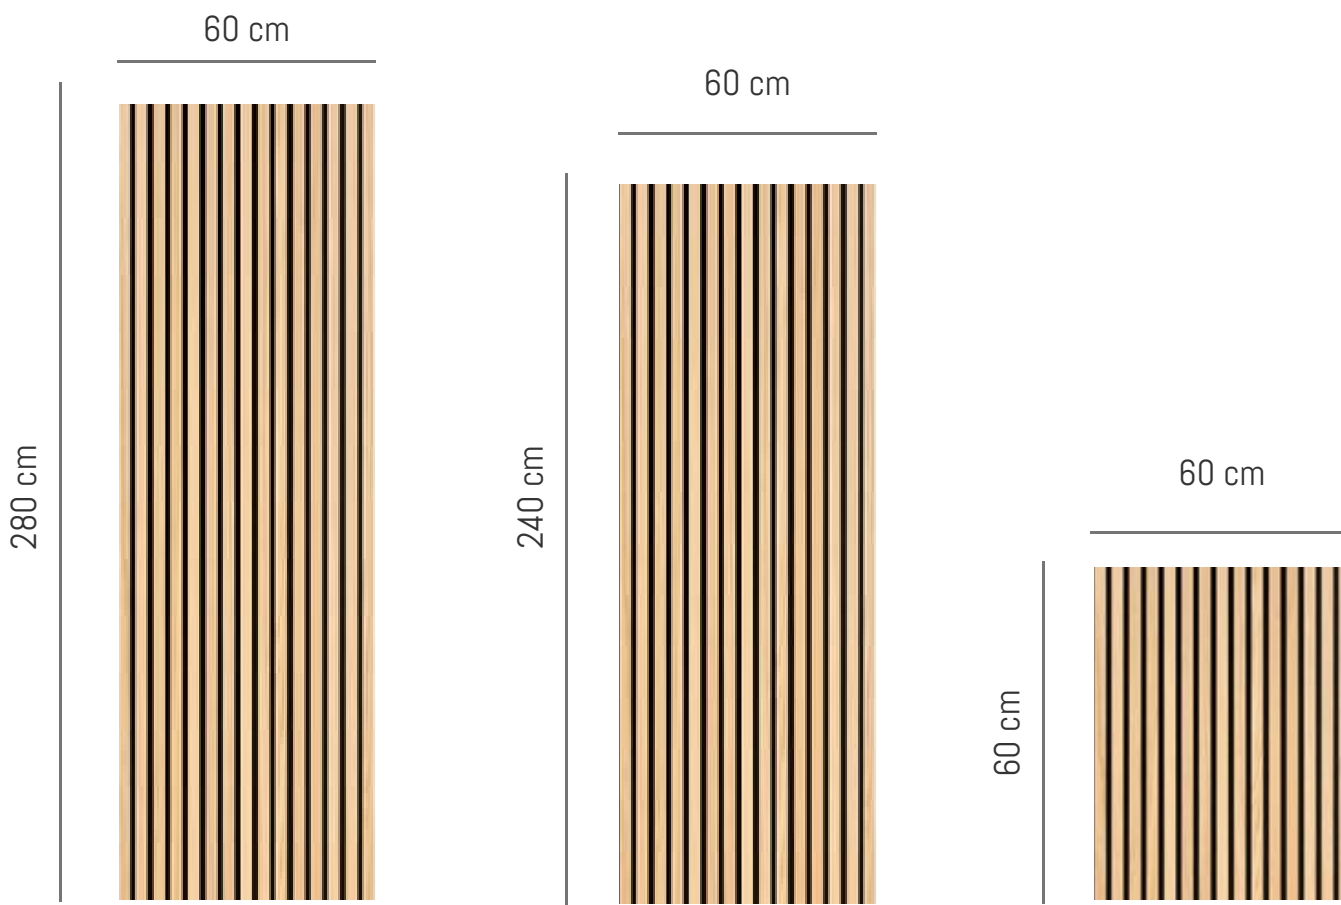

Available Sizes